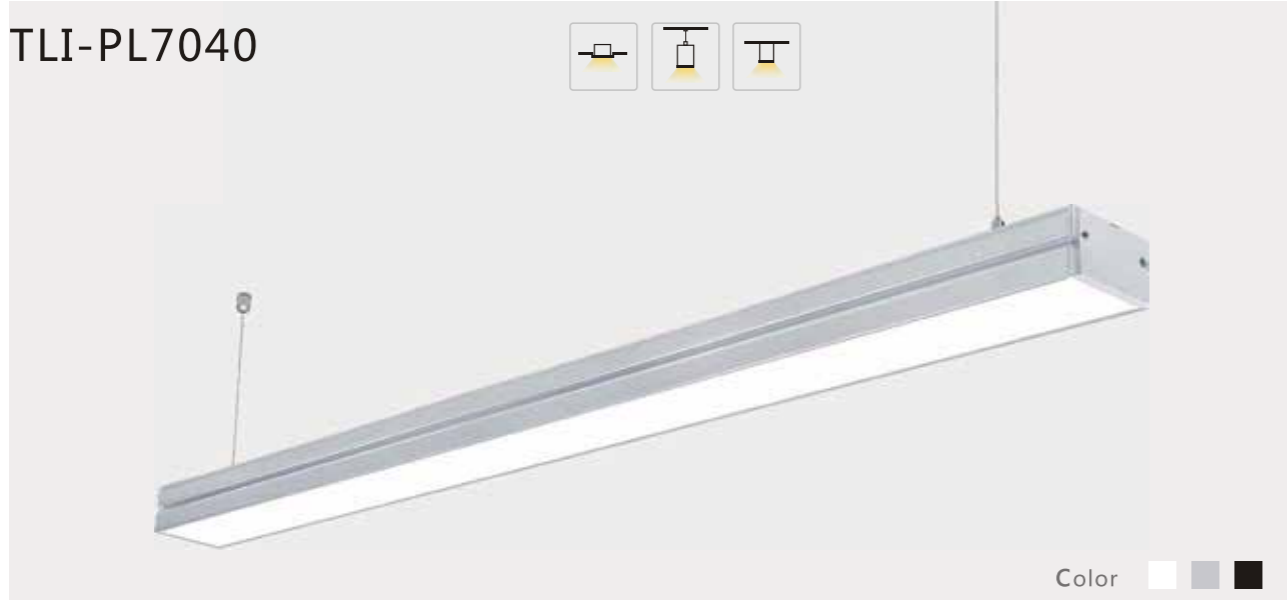

TLI Profile lighting System

TLI-PL7040

Size

1200MM

2400MM

Product Specifications

Product model	Size	Color temperature	Power	Input voltage
TLI-PL7040-12-25W	L1200×W70×H40mm	3000K/4000K/6000K	25W	AC100-277V
TLI-PL7040-24-50W	L2390×W70×H40mm		50W	AC200-240V

Profile lighting System TLI

Photometrics

STRAIGHT & CORNER JOINS

This extrusion can be joined in linear or 90 degree accessories. Giving you flexibility in all applications.