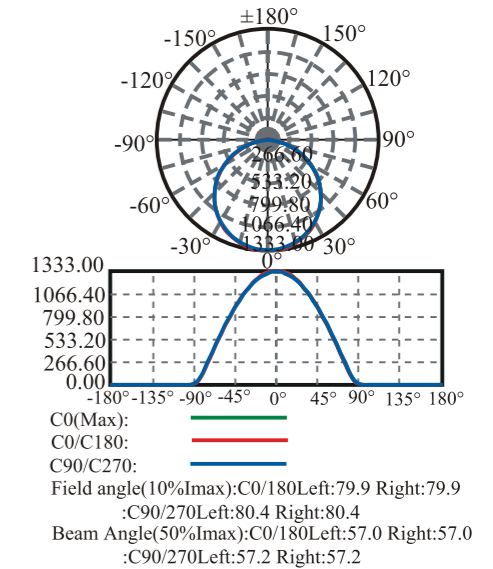

TLI Profile lighting System

TLI-PL7040

Size

1200MM

2400MM

Product Specifications

Product model	Size	Color temperature	Power	Input voltage
TLI-PL7040-12-25W	L1200×W70×H40mm	3000K/4000K/6000K	25W	AC100-277V
TLI-PL7040-24-50W	L2390×W70×H40mm		50W	AC200-240V

Profile lighting System TLI

Photometrics

STRAIGHT & CORNER JOINS

This extrusion can be joined in linear or 90 degree accessories. Giving you flexibility in all applications.