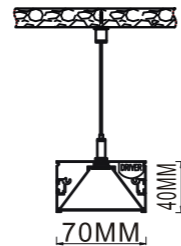

TLI Profile lighting System

TLI-PL7040

Size

1200MM

2400MM

Product Specifications

Product model	Size	Color temperature	Power	Input voltage
TLI-PL7040-12-25W	L1200×W70×H40mm	3000K/4000K/6000K	25W	AC100-277V
TLI-PL7040-24-50W	L2390×W70×H40mm		50W	AC200-240V

Profile lighting System TLI

Photometrics

STRAIGHT & CORNER JOINS

This extrusion can be joined in linear or 90 degree accessories. Giving you flexibility in all applications.